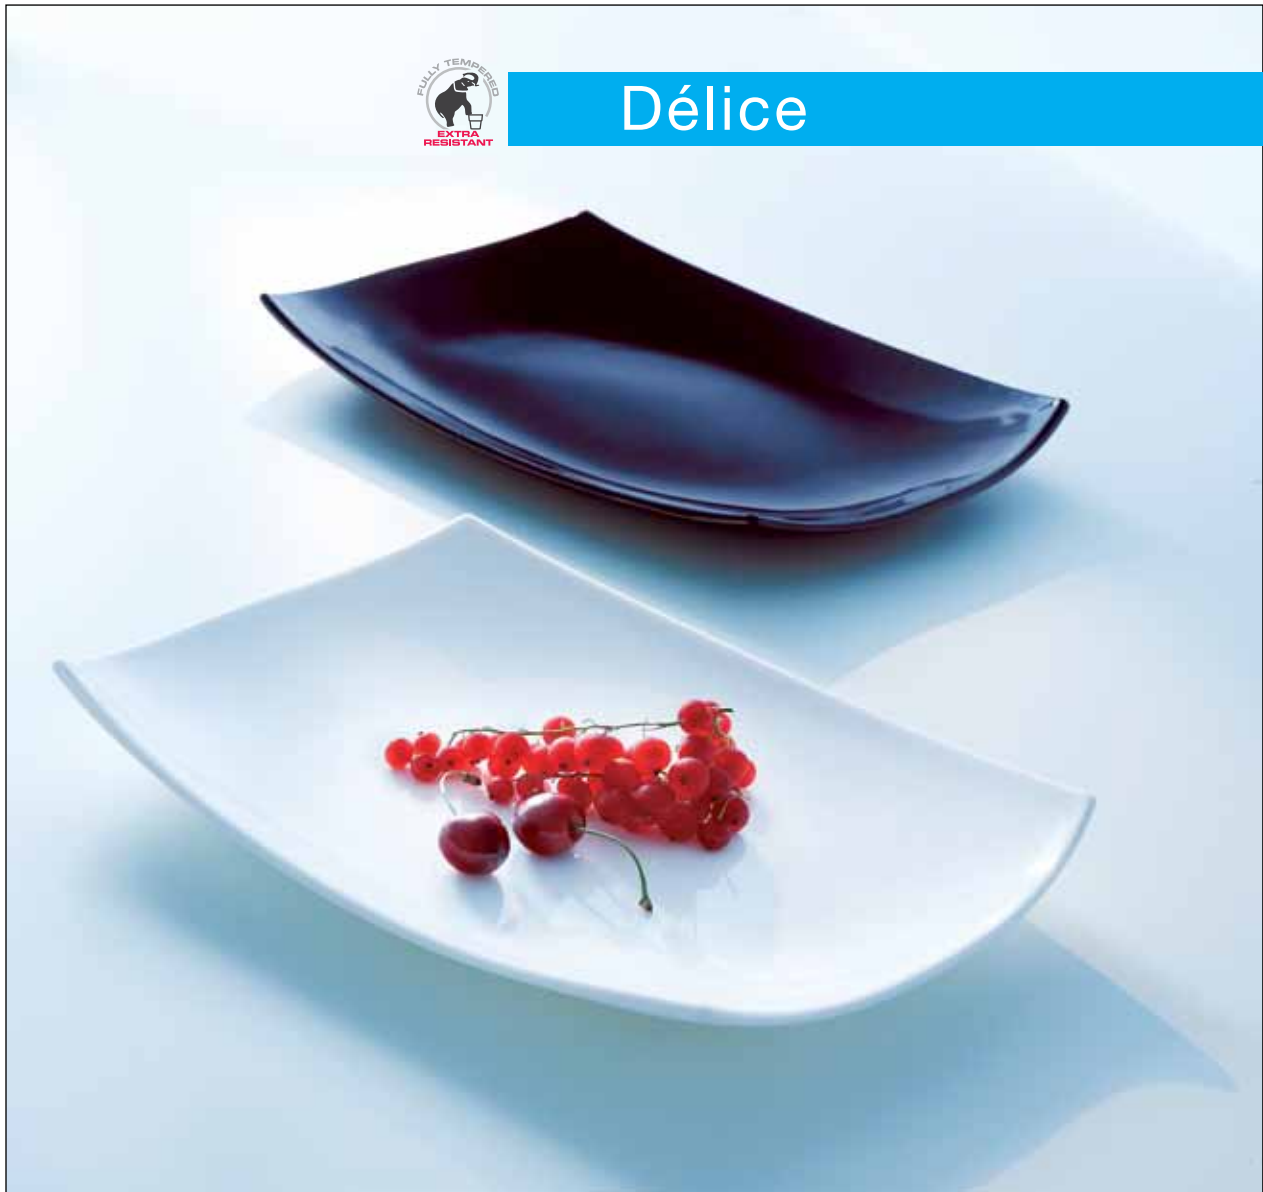

Délice

“We need a dinnerware pattern that we can count on to make a dramatic statement for our trendy appetizer and dessert service.”

Délice is both trendy and functional – the large useful surface allows for inventive plating options with skillful food arrangements and delectable sauces. Made from Fully Tempered Glassware, Délice has a smooth and shiny surface to create a dramatic presentation.

Irresistibly contemporary — Délíce is a unique combination of beauty and strength.

Black Dinner Plate
C9871
10 1/2" - 269 mm
2 Dz./47 Lbs.
Cube .55

Black Salad/
Dessert Plate
C9867
7 1/4" - 188 mm
2 Dz./22 Lbs.
Cube .25