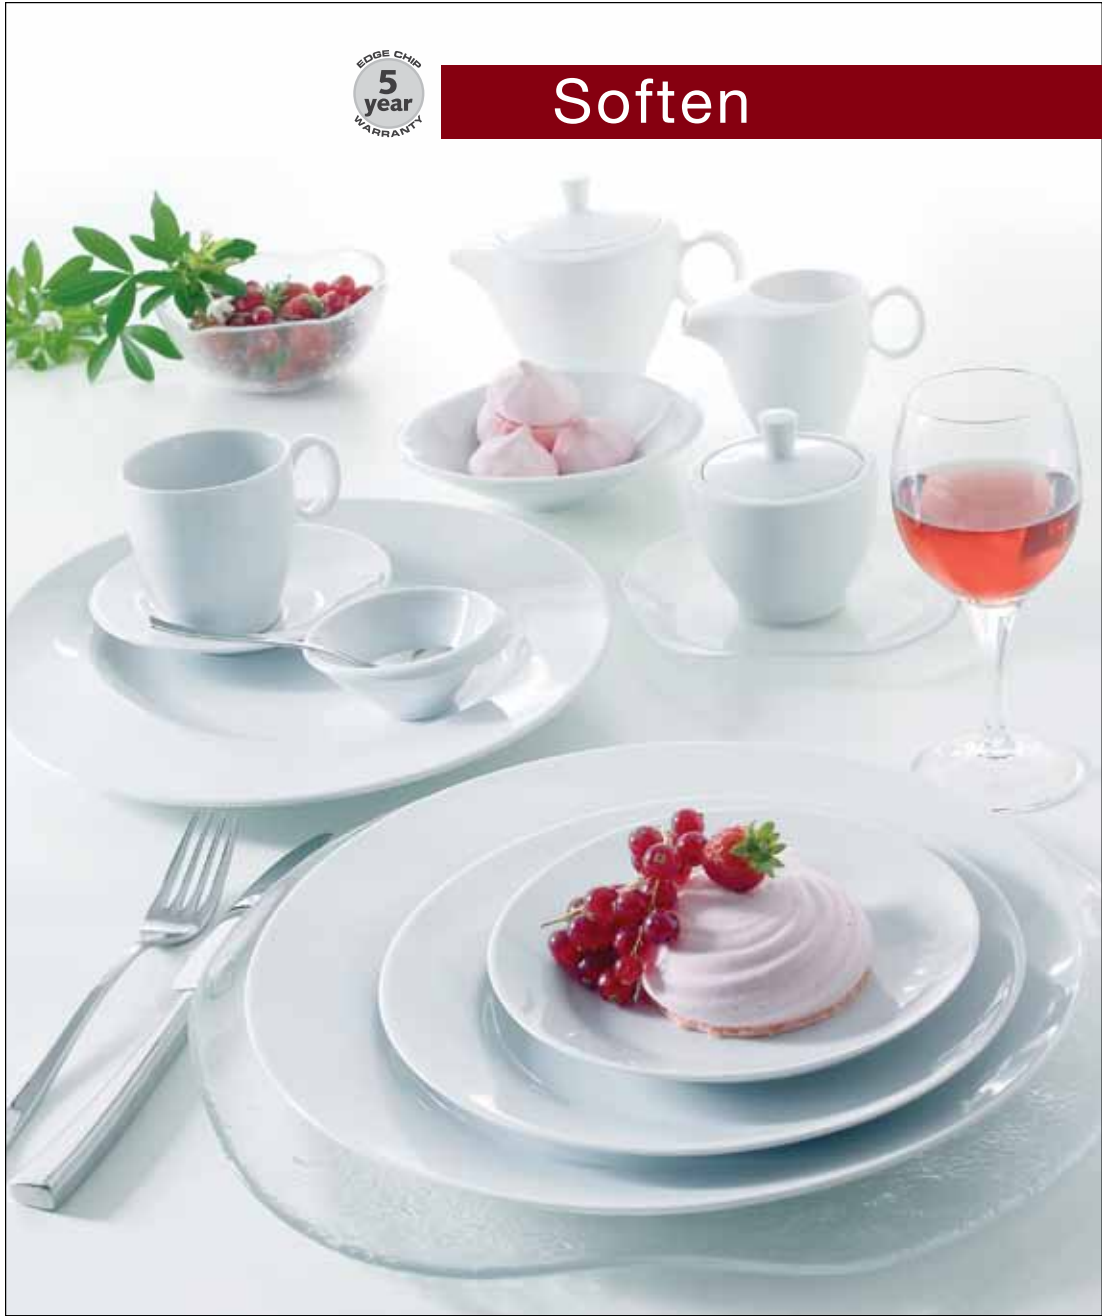

Soften

“We’re not like any other restaurant – and we want our dinnerware to be innovative too.”

Soften is designed to be bold and inventive with its off-center elliptical well. Imagine the possibilities for showcasing your style and creativity with this unique shape.